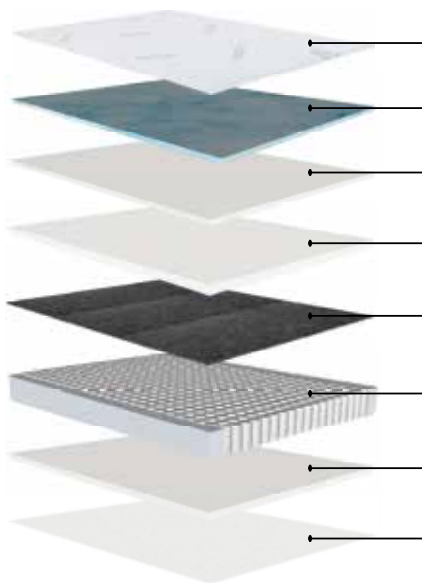

Pillow Top One Side
Pillow Top One Side
Pillow Top One Side

Espuma HR Special
HR Special Foam
Espuma HR Special

Nível de Conforto Confortável
Comfortable Comfort Level
Nível de Comodidad Confortable

Molas Ensacadas
Packed Springs
Resortes Envasados

Espuma Viscogel
Visco Gel Foam
Espuma Viscogel

Tecido Ice Sense
Ice Sense Fabric
Tejido Ice Sense

Suporte Individual 150kg
Support Individual 150kg
Soporte Individual 150kg

Tecido 52% Poliéster 48% Polietileno
Fabric 52% Polyester 48% Polyethylene
Tejido 52% Poliéster 48% Polietileno