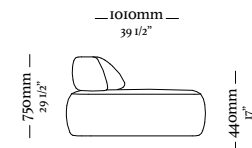

— 1200 —  
47 1/4"

— 1700 —  
66 5/8"

Chaise retrátil  
Ass. 1100mm C/ iBR S/ enfeite  
1320x1200x860mm

— 930 —  
36 3/8"

— 1200 —  
47 1/4"

— 1700 —  
66 5/8"

Chaise retrátil  
Ass. 900mm S/BR  
930x1200x860mm

— 1140 —  
44 7/8"

— 1200 —  
47 1/4"

— 1700 —  
66 5/8"

Chaise retrátil  
Ass. 900mm C/ iBR enfeite  
1140x1200x860mm

— 1340 —  
52 3/4"

— 1200 —  
47 1/4"

— 1700 —  
66 5/8"

Chaise retrátil  
Ass. 1100mm C/ iBR enfeite  
1340x1200x860mm

— 1120 —  
44 3/8"

— 1200 —  
47 1/4"

— 1700 —  
66 5/8"

Chaise retrátil  
Ass. 900mm C/ iBR S/ enfeite  
1120x1200x860mm

—  
O R L A

ORLA

Módulo central  
Ass. 1500  
1500 x 1010 x 750

Módulo central  
Ass. 1500  
1500 x 1010 x 750