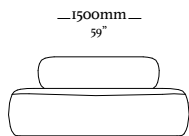

— 1140 —  
44 7/8"

— 1200 —  
47 1/4"

— 1700 —  
66 5/8"

Chaise retrátil  
Ass. 900mm C/ iBR enfeite  
1140x1200x860mm

— 1340 —  
52 3/4"

— 1200 —  
47 1/4"

— 1700 —  
66 5/8"

Chaise retrátil  
Ass. 1100mm C/ iBR enfeite  
1340x1200x860mm

— 1120 —  
44 3/8"

— 1200 —  
47 1/4"

— 1700 —  
66 5/8"

Chaise retrátil  
Ass. 900mm C/ iBR S/ enfeite  
1120x1200x860mm

—  
O R L A

ORLA

Módulo central  
Ass. 1500  
1500 x 1010 x 750

Módulo central  
Ass. 1500  
1500 x 1010 x 750