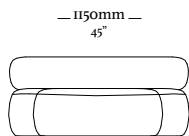

— 1140 —  
44 7/8"

— 1200 —  
47 1/4"

— 1700 —  
66 5/8"

Chaise retrátil  
Ass. 900mm C/ iBR enfeite  
1140x1200x860mm

— 1340 —  
52 3/4"

— 1200 —  
47 1/4"

— 1700 —  
66 5/8"

Chaise retrátil  
Ass. 1100mm C/ iBR enfeite  
1340x1200x860mm

— 1120 —  
44 3/8"

— 1200 —  
47 1/4"

— 1700 —  
66 5/8"

Chaise retrátil  
Ass. 900mm C/ iBR S/ enfeite  
1120x1200x860mm

—  
O R L A

ORLA

Módulo central  
Ass. 1500  
1500 x 1010 x 750

Módulo central  
Ass. 1500  
1500 x 1010 x 750