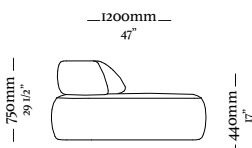

Módulo c/ mesa
Direito
2970 x 1200 x 750