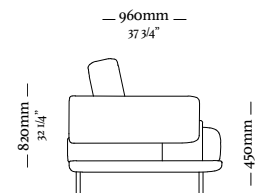

— 960mm —
37 3/4"

Sofá 3 lugares c/ 1 br
1730 x 960 x 820mm

— 900mm —
35 1/2"