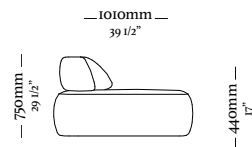

— 1140 —  
44 7/8"

— 1200 —  
47 1/4"

— 1700 —  
66 5/8"

Chaise retrátil  
Ass. 900mm C/ iBR enfeite  
1140x1200x860mm

— 1340 —  
52 3/4"

— 1200 —  
47 1/4"

— 1700 —  
66 5/8"

Chaise retrátil  
Ass. 1100mm C/ iBR enfeite  
1340x1200x860mm

— 1120 —  
44 3/8"

— 1200 —  
47 1/4"

— 1700 —  
66 5/8"

Chaise retrátil  
Ass. 900mm C/ iBR S/ enfeite  
1120x1200x860mm

—  
O R L A

ORLA

Módulo central  
Ass. 1500  
1500 x 1010 x 750

Módulo central  
Ass. 1500  
1500 x 1010 x 750